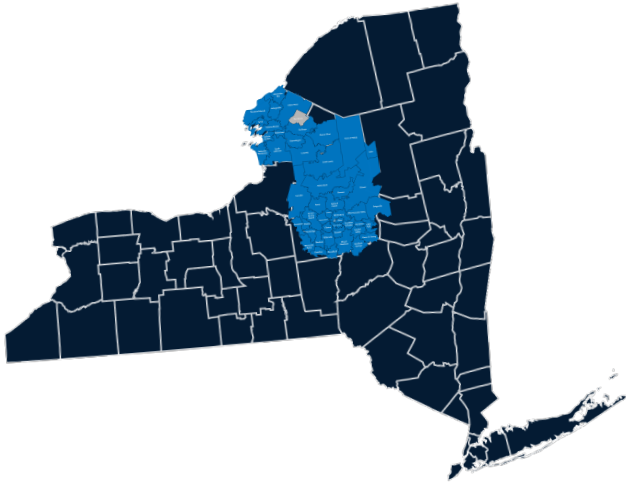

MORIC SERVICES STANDARDS AND CONTRACTS LIST

UPDATED: MARCH 2022

WHO WE ARE

Mohawk Regional Information Center (MORIC) staff works proactively with participating districts and BOCES to provide cost-effective, educational technology, professional development for teachers and administrators, and daily technical support and assistance. MORIC also works with State Education Department officials and other RICs across the state to exchange ideas and best practices, share knowledge and information, and participate in discussions about policy and practice.

WHO WE SERVE

The MORIC serves 50 school districts and four BOCES

Madison-Oneida BOCES

Herkimer-Fulton-Hamilton-Otsego BOCES

Jefferson-Lewis-Hamilton-Herkimer-Oneida BOCES

Oneida-Herkimer-Madison BOCES

NEW YORK STATE RICs